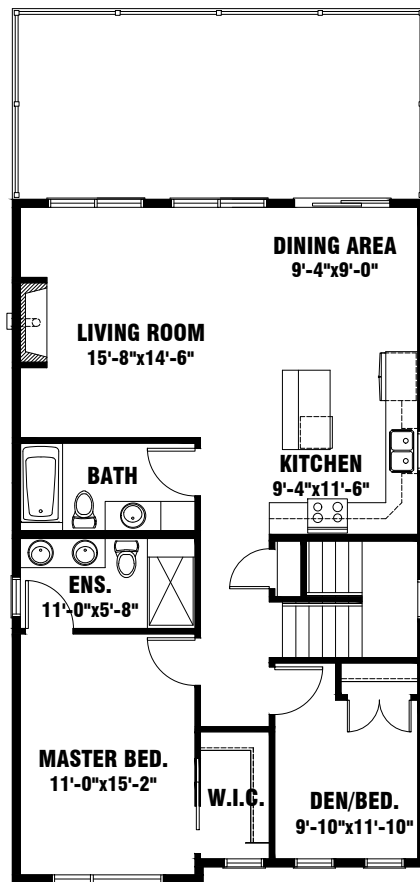

BASEMENT FLR.

MAIN FLOOR

THE BELLA VISTA

BASEMENT FLOOR 840 SQ. FT.

FIRST FLOOR 1104 SQ. FT.